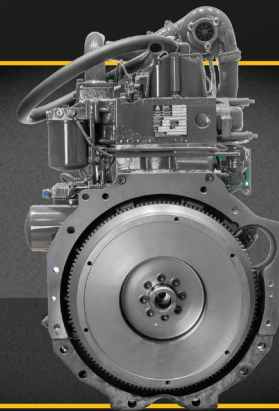

CATEGORIA	PN	DESCRIÇÃO	MODELO	COMPLETO	BÁSICO	PARCIAL	MODELO VALTRA	TRATOR	COLHEITADEIRA
MOTOR	89747400R	MOTOR REMAN 620DSA BH210I	620DSA	*			BH210I	X	
MOTOR	89747500R	MOTOR REMAN 620DSA BH210I	620DSA	*			BH210I	X	
MOTOR	89755100R	MOTOR REMAN 620DSA BT190	620DSA	*			BT190	X	
MOTOR	89754900R	MOTOR REMAN 620DS BT170	620DS	*			BT170	X	
MOTOR	89754800R	MOTOR REMAN 620DS BT150	620DS	*			BT150	X	
MOTOR	865276762	MOTOR REMAN 84WI CLASS 6 84 WI	84WI	*			BC7500	X	
MOTOR	ARX3245820	MOTOR REMAN 301L C63 + VOLANTE	33CWC3	*			A800R, A83F, A850F, A93F, A950R, A990R	X	
MOTOR	835276762RN	MOTOR REMAN NOVO 84WI	84WI	*			BC7500		X
MOTOR	ARX503390	MOTOR REMAN BÁSICO 74CW3	74CW3	*			BH224, T230, T250	X	
MOTOR	ARX503360	MOTOR REMAN BÁSICO 66CW3	66CW3	*			BH174, BH194, BH214, BS2517, BS3020, BS3330H, BS3335H, BS3350H, T195, T210	X	
MOTOR	89766700R	MOTOR REMAN BÁSICO 320DS	320DS	*			BF65, BF75, BL77, A650, A750, A850, A850F, A750F, A850F, A950F	X	
MOTOR	89768200R	MOTOR REMAN BÁSICO 620DS	620DS	*			BH145, BH165, BH180, BH185, BH200, BH210, BS3020, AR135, AR150, AR175, AR190, AR220, BC4500/BC4500R, BH205, BM120, BH140, BH160, BT150, BT170, BT190, BC4500, BC4500R	X	X
MOTOR	89768800R	MOTOR REMAN BÁSICO 6340	6340	*			BT210, BH215, AC165, AC220	X	
MOTOR	88659600R	MOTOR REMAN INTERM 620DS C/ P DELPHI C/ PTO	620DS	*			BH140, BH145 (T20A E 55A), BH160, BH165, BH180, BH185, BH205, BM120, BC4500	X	X
MOTOR	89701000R	MOTOR REMAN BÁSICO 420 FRONTAL	420	*			BM110, BM125, BM65	X	
MOTOR	89769900R	MOTOR REMAN BÁSICO 420D	420D	*			BL88, BM100, BM100R, BH135, A950, A990, A750L	X	
MOTOR	89799900R	MOTOR REMAN BÁSICO 33CWC3	33CWC3	*			A74S, A74L, A84S, A84L, A84M, A94S, A94M, A104M	X	
MOTOR	897999R	MOTOR REMAN BÁSICO 44CWC3	44CWC3	*			A114, A124, A134, A124, A134 HITECH	X	
MOTOR	ARX5189250	MOTOR REMAN BÁSICO 49 DT3	49	*			BM135	X	
MOTOR	89798700	MOTOR REMAN PARCIAL 49CW3	49CW3	*			BH144, BH154, BH184, BS2225, BS2225H	X	
MOTOR	89768100R	MOTOR REMAN PARCIAL 620DS C/ PT	620DS	*			BH145, BH165, BH180	X	
MOTOR	89798900	MOTOR REMAN PARCIAL 66CW3 S/ P	66CW3	*			BH174, BH194, BH214, T195, T210, BS2517H, BS3020, BS3330H, BS3335H	X	
MOTOR	865299148RN	MOTOR REMAN NOVO PARCIAL 84WI	84WI	*			BC7500		X
MOTOR	89766300R	MOTOR REMAN PARCIAL 420DSA S/ P	420DSA	*			BH135	X